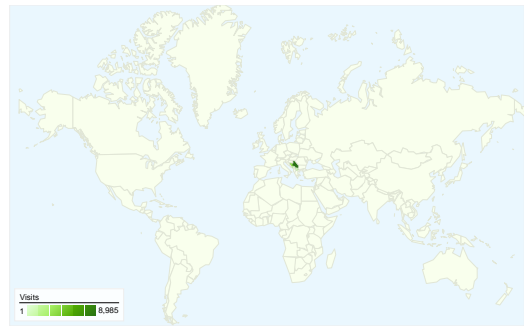

Site Usage

14,396 Visits

79.06% Bounce Rate

19,904 Pageviews

00:01:31 Avg. Time on Site

1.38 Pages/Visit

41.62% % New Visits

Visitors Overview

Visitors
7,380

Map Overlay

Traffic Sources Overview

- **Search Engines**
7,435.00 (51.65%)
- **Direct Traffic**
5,393.00 (37.46%)
- **Referring Sites**
1,568.00 (10.89%)

Content Overview

| Pages | Pageviews | % Pageviews |
|-------------------|-----------|-------------|
| / | 16,097 | 80.87% |
| /index.html | 2,654 | 13.33% |
| /?cx=partner-pub- | 14 | 0.07% |
| /?cx=partner-pub- | 13 | 0.07% |
| /?cx=partner-pub- | 13 | 0.07% |

All traffic sources sent a total of 14,396 visits

-  37.46% Direct Traffic
-  10.89% Referring Sites
-  51.65% Search Engines

- Search Engines
7,435.00 (51.65%)
- Direct Traffic
5,393.00 (37.46%)
- Referring Sites
1,568.00 (10.89%)

14,396 visits came from 45 countries/territories

Site Usage

| Country/Territory | Visits | Pages/Visit | Avg. Time on Site | % New Visits | Bounce Rate |
|---|--|--|---|--|-------------|
| Visits 14,396 % of Site Total: 100.00% | Pages/Visit 1.38 Site Avg: 1.38 (0.00%) | Avg. Time on Site 00:01:31 Site Avg: 00:01:31 (0.00%) | % New Visits 41.69% Site Avg: 41.62% (0.18%) | Bounce Rate 79.06% Site Avg: 79.06% (0.00%) | |
| Serbia | 8,985 | 1.36 | 00:01:33 | 42.09% | 79.88% |
| Bosnia and Herzegovina | 3,580 | 1.39 | 00:01:20 | 38.49% | 79.16% |
| Montenegro | 728 | 1.42 | 00:01:38 | 39.42% | 75.82% |
| Macedonia [FYROM] | 508 | 1.54 | 00:01:59 | 48.43% | 75.20% |
| (not set) | 170 | 1.38 | 00:01:11 | 40.59% | 82.35% |
| Croatia | 148 | 1.58 | 00:02:11 | 60.14% | 62.84% |
| Germany | 55 | 1.25 | 00:00:40 | 40.00% | 90.91% |
| Switzerland | 37 | 1.49 | 00:01:23 | 48.65% | 67.57% |
| United States | 30 | 1.87 | 00:00:35 | 73.33% | 60.00% |