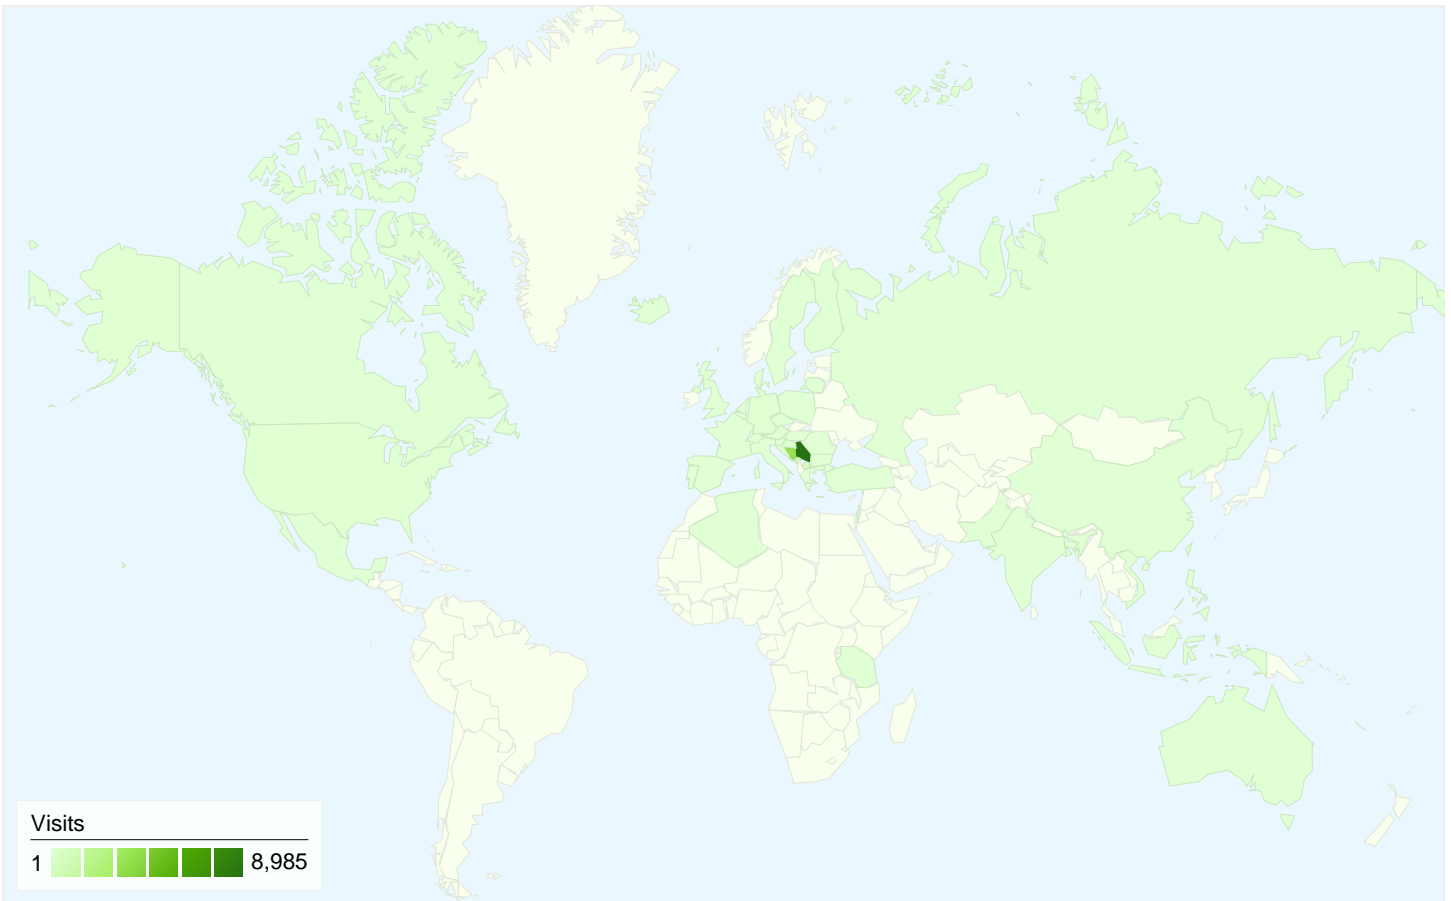

Visitors
7,380

Map Overlay

Traffic Sources Overview

- **Search Engines**
7,435.00 (51.65%)
- **Direct Traffic**
5,393.00 (37.46%)
- **Referring Sites**
1,568.00 (10.89%)

Content Overview

| Pages | Pageviews | % Pageviews |
|-------------------|-----------|-------------|
| / | 16,097 | 80.87% |
| /index.html | 2,654 | 13.33% |
| /?cx=partner-pub- | 14 | 0.07% |
| /?cx=partner-pub- | 13 | 0.07% |
| /?cx=partner-pub- | 13 | 0.07% |

7,380 people visited this site

14,396 Visits

7,380 Absolute Unique Visitors

19,904 Pageviews

1.38 Average Pageviews

00:01:31 Time on Site

79.06% Bounce Rate

41.62% New Visits

All traffic sources sent a total of 14,396 visits

-  37.46% Direct Traffic
-  10.89% Referring Sites
-  51.65% Search Engines

- Search Engines
7,435.00 (51.65%)
- Direct Traffic
5,393.00 (37.46%)
- Referring Sites
1,568.00 (10.89%)

14,396 visits came from 45 countries/territories

Site Usage

| Country/Territory | Visits | Pages/Visit | Avg. Time on Site | % New Visits | Bounce Rate |
|---|--|--|---|--|-------------|
| Visits 14,396 % of Site Total: 100.00% | Pages/Visit 1.38 Site Avg: 1.38 (0.00%) | Avg. Time on Site 00:01:31 Site Avg: 00:01:31 (0.00%) | % New Visits 41.69% Site Avg: 41.62% (0.18%) | Bounce Rate 79.06% Site Avg: 79.06% (0.00%) | |
| Serbia | 8,985 | 1.36 | 00:01:33 | 42.09% | 79.88% |
| Bosnia and Herzegovina | 3,580 | 1.39 | 00:01:20 | 38.49% | 79.16% |
| Montenegro | 728 | 1.42 | 00:01:38 | 39.42% | 75.82% |
| Macedonia [FYROM] | 508 | 1.54 | 00:01:59 | 48.43% | 75.20% |
| (not set) | 170 | 1.38 | 00:01:11 | 40.59% | 82.35% |
| Croatia | 148 | 1.58 | 00:02:11 | 60.14% | 62.84% |
| Germany | 55 | 1.25 | 00:00:40 | 40.00% | 90.91% |
| Switzerland | 37 | 1.49 | 00:01:23 | 48.65% | 67.57% |
| United States | 30 | 1.87 | 00:00:35 | 73.33% | 60.00% |