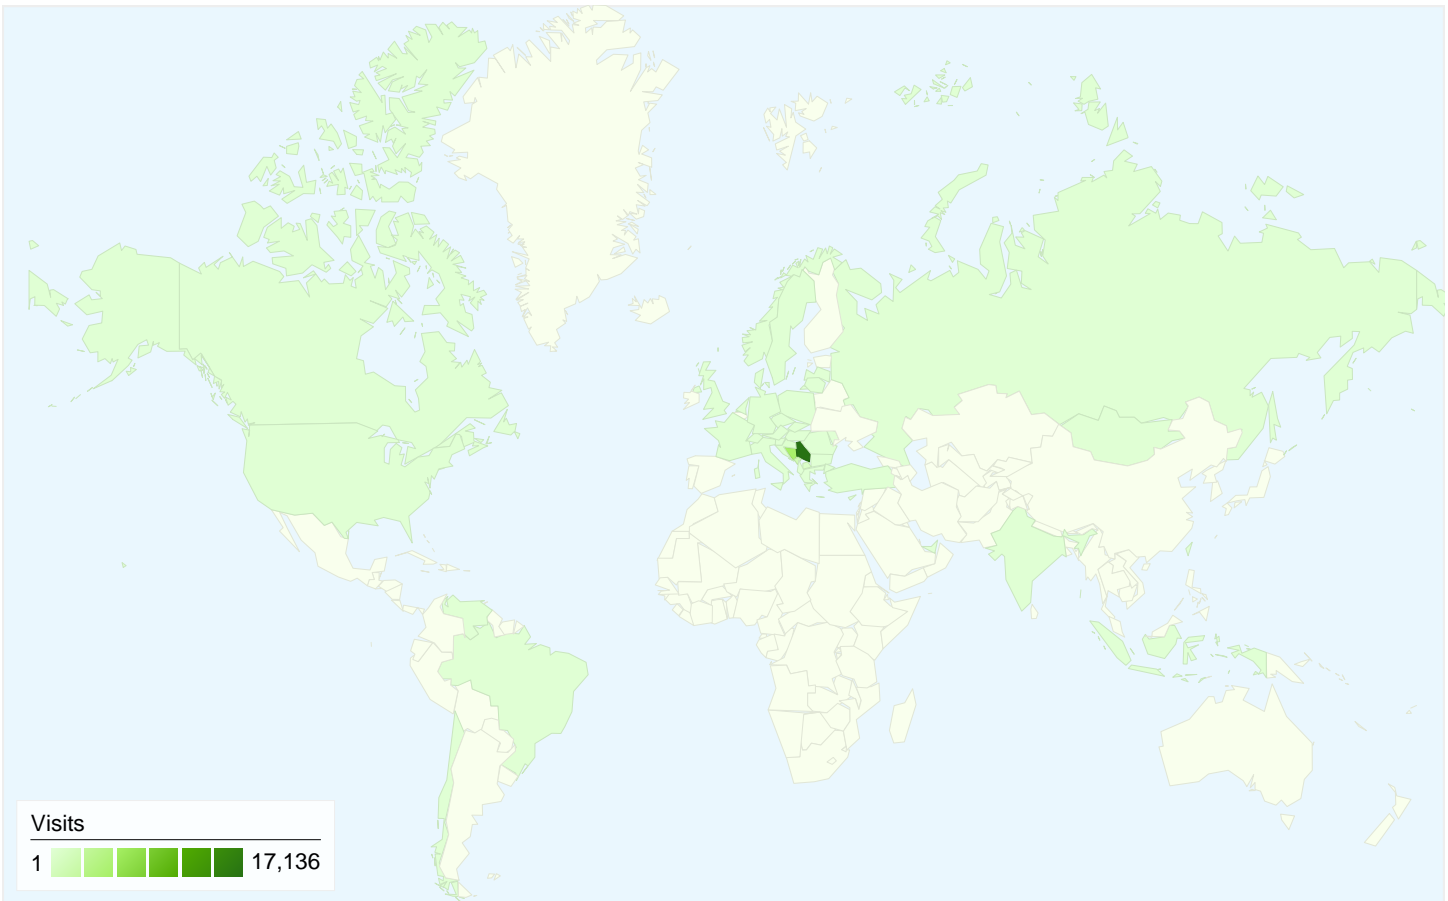

## Visitors Overview

**Visitors**  
15,909

Browser	Visits	% visits
Chrome	14,038	54.57%
Firefox	7,527	29.26%
Internet Explorer	2,111	8.21%
Opera	1,360	5.29%
Safari	452	1.76%

**All traffic sources sent a total of 25,727 visits**

-  **32.36%** Direct Traffic
-  **7.64%** Referring Sites
-  **60.00%** Search Engines

25,727 visits came from 41 countries/territories

Site Usage

Country/Territory	Visits	Pages/Visit	Avg. Time on Site	% New Visits	Bounce Rate
<b>Visits</b> <b>25,727</b> % of Site Total: 100.00%	<b>Pages/Visit</b> <b>1.42</b> Site Avg: 1.42 (0.00%)	<b>Avg. Time on Site</b> <b>00:01:33</b> Site Avg: 00:01:33 (0.00%)	<b>% New Visits</b> <b>41.67%</b> Site Avg: 41.59% (0.20%)	<b>Bounce Rate</b> <b>76.60%</b> Site Avg: 76.60% (0.00%)	
Serbia	17,136	1.38	00:01:27	41.57%	77.70%
Bosnia and Herzegovina	5,360	1.50	00:01:40	39.38%	75.47%
Montenegro	1,537	1.47	00:01:39	39.75%	74.24%
Macedonia [FYROM]	641	1.48	00:01:39	48.52%	72.85%
(not set)	504	1.83	00:03:04	48.41%	72.22%
Croatia	299	1.62	00:02:04	58.53%	62.54%
Bulgaria	29	1.07	00:00:03	17.24%	96.55%
Austria	27	1.15	00:00:21	51.85%	85.19%
Germany	25	1.48	00:01:13	56.00%	68.00%