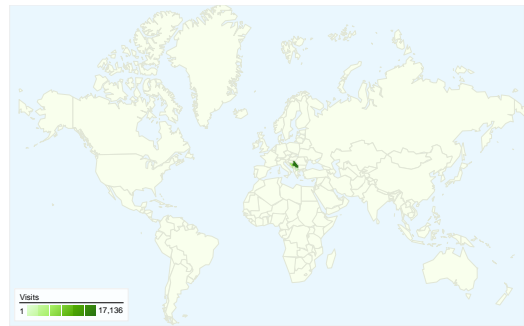

## Site Usage

25,727 Visits

76.60% Bounce Rate

36,610 Pageviews

00:01:33 Avg. Time on Site

1.42 Pages/Visit

41.59% % New Visits

## Visitors Overview

**Visitors**  
15,909

## Map Overlay

25,727 visits came from 41 countries/territories

Site Usage

Country/Territory	Visits	Pages/Visit	Avg. Time on Site	% New Visits	Bounce Rate
<b>Visits</b> <b>25,727</b> % of Site Total: 100.00%	<b>Pages/Visit</b> <b>1.42</b> Site Avg: 1.42 (0.00%)	<b>Avg. Time on Site</b> <b>00:01:33</b> Site Avg: 00:01:33 (0.00%)	<b>% New Visits</b> <b>41.67%</b> Site Avg: 41.59% (0.20%)	<b>Bounce Rate</b> <b>76.60%</b> Site Avg: 76.60% (0.00%)	
Serbia	17,136	1.38	00:01:27	41.57%	77.70%
Bosnia and Herzegovina	5,360	1.50	00:01:40	39.38%	75.47%
Montenegro	1,537	1.47	00:01:39	39.75%	74.24%
Macedonia [FYROM]	641	1.48	00:01:39	48.52%	72.85%
(not set)	504	1.83	00:03:04	48.41%	72.22%
Croatia	299	1.62	00:02:04	58.53%	62.54%
Bulgaria	29	1.07	00:00:03	17.24%	96.55%
Austria	27	1.15	00:00:21	51.85%	85.19%
Germany	25	1.48	00:01:13	56.00%	68.00%