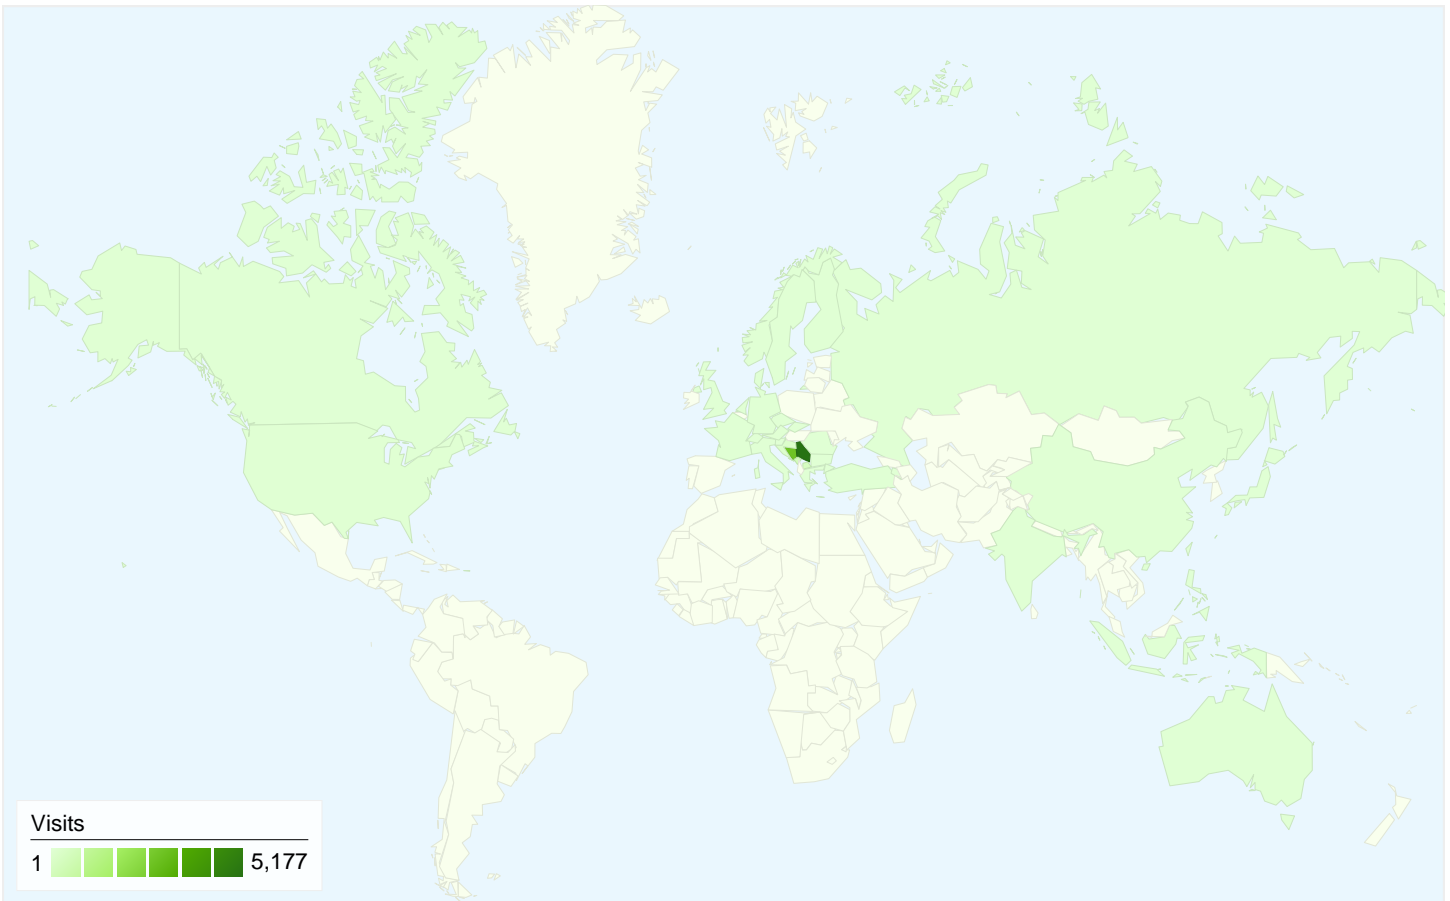

Visitors
4,888

Map Overlay

Traffic Sources Overview

- Search Engines
4,598.00 (50.53%)
- Direct Traffic
3,847.00 (42.27%)
- Referring Sites
655.00 (7.20%)

Content Overview

Pages	Pageviews	% Pageviews
/	10,190	78.51%
/index.html	2,084	16.06%
/?cx=partner-pub-	23	0.18%
/?cx=partner-pub-	14	0.11%
/?cx=partner-pub-	14	0.11%

9,100 visits came from 37 countries/territories

Site Usage

Country/Territory	Visits	Pages/Visit	Avg. Time on Site	% New Visits	Bounce Rate
Visits 9,100 % of Site Total: 100.00%	Pages/Visit 1.43 Site Avg: 1.43 (0.00%)	Avg. Time on Site 00:01:28 Site Avg: 00:01:28 (0.00%)	% New Visits 40.32% Site Avg: 40.26% (0.14%)	Bounce Rate 77.25% Site Avg: 77.25% (0.00%)	
Serbia	5,177	1.42	00:01:30	41.88%	76.96%
Bosnia and Herzegovina	2,828	1.39	00:01:22	34.94%	79.21%
Montenegro	383	1.43	00:01:48	33.42%	76.24%
Macedonia [FYROM]	295	1.48	00:01:15	51.86%	75.93%
Croatia	140	1.51	00:01:28	48.57%	66.43%
(not set)	70	1.30	00:01:04	45.71%	75.71%
Austria	29	3.55	00:03:21	41.38%	62.07%
United States	25	2.20	00:03:22	76.00%	48.00%
Germany	16	1.12	> 00:00:00	81.25%	87.50%

Slovenia	16	1.12	00:01:24	62.50%	87.50%
					1 - 10 of 37

Pages on this site were viewed a total of 12,980 times

12,980 Pageviews

10,266 Unique Views

77.25% Bounce Rate

Top Content

Pages	Pageviews	% Pageviews
/	10,190	78.51%
/index.html	2,084	16.06%
/?cx=partner-pub-0254528262494889:upid6w-	23	0.18%
/?cx=partner-pub-0254528262494889:upid6w-	14	0.11%
/?cx=partner-pub-0254528262494889:upid6w-	14	0.11%