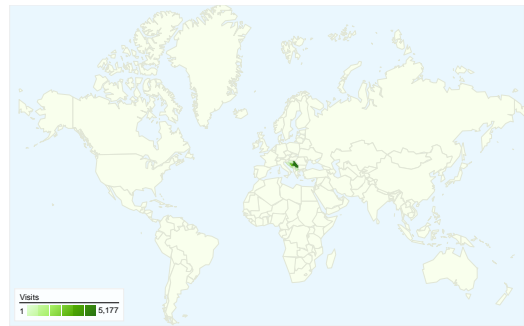

Site Usage

9,100 Visits

77.25% Bounce Rate

12,980 Pageviews

00:01:28 Avg. Time on Site

1.43 Pages/Visit

40.26% % New Visits

Visitors Overview

Visitors
4,888

Map Overlay

Traffic Sources Overview

- Search Engines
4,598.00 (50.53%)
- Direct Traffic
3,847.00 (42.27%)
- Referring Sites
655.00 (7.20%)

Content Overview

Pages	Pageviews	% Pageviews
/	10,190	78.51%
/index.html	2,084	16.06%
/?cx=partner-pub-	23	0.18%
/?cx=partner-pub-	14	0.11%
/?cx=partner-pub-	14	0.11%

4,888 people visited this site

9,100 Visits

4,888 Absolute Unique Visitors

12,980 Pageviews

1.43 Average Pageviews

00:01:28 Time on Site

77.25% Bounce Rate

40.26% New Visits

9,100 visits came from 37 countries/territories

Site Usage

Country/Territory	Visits	Pages/Visit	Avg. Time on Site	% New Visits	Bounce Rate
Visits 9,100 % of Site Total: 100.00%	Pages/Visit 1.43 Site Avg: 1.43 (0.00%)	Avg. Time on Site 00:01:28 Site Avg: 00:01:28 (0.00%)	% New Visits 40.32% Site Avg: 40.26% (0.14%)	Bounce Rate 77.25% Site Avg: 77.25% (0.00%)	
Serbia	5,177	1.42	00:01:30	41.88%	76.96%
Bosnia and Herzegovina	2,828	1.39	00:01:22	34.94%	79.21%
Montenegro	383	1.43	00:01:48	33.42%	76.24%
Macedonia [FYROM]	295	1.48	00:01:15	51.86%	75.93%
Croatia	140	1.51	00:01:28	48.57%	66.43%
(not set)	70	1.30	00:01:04	45.71%	75.71%
Austria	29	3.55	00:03:21	41.38%	62.07%
United States	25	2.20	00:03:22	76.00%	48.00%
Germany	16	1.12	> 00:00:00	81.25%	87.50%