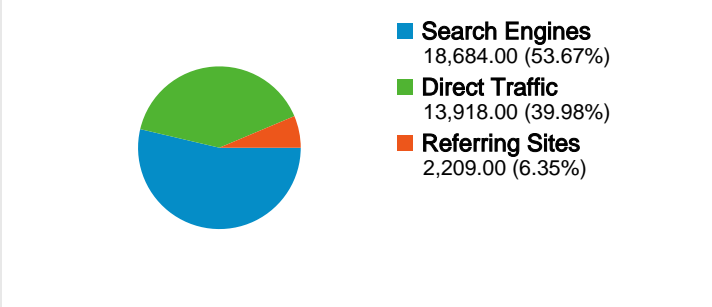

Site Usage

34,811 Visits

78.26% Bounce Rate

48,543 Pageviews

00:01:17 Avg. Time on Site

1.39 Pages/Visit

40.44% % New Visits

Visitors Overview

Visitors
16,709

Map Overlay

Traffic Sources Overview

Content Overview

Pages	Pageviews	% Pageviews
/	38,890	80.11%
/index.html	6,616	13.63%
/?cx=partner-pub-	32	0.07%
/?cx=partner-pub-	26	0.05%
/?cx=partner-pub-	23	0.05%

16,709 people visited this site

34,811 Visits

16,709 Absolute Unique Visitors

48,543 Pageviews

1.39 Average Pageviews

00:01:17 Time on Site

78.26% Bounce Rate

40.44% New Visits

34,811 visits came from 36 countries/territories

Site Usage

Country/Territory	Visits	Pages/Visit	Avg. Time on Site	% New Visits	Bounce Rate
Visits 34,811 % of Site Total: 100.00%	Pages/Visit 1.39 Site Avg: 1.39 (0.00%)	Avg. Time on Site 00:01:17 Site Avg: 00:01:17 (0.00%)	% New Visits 40.48% Site Avg: 40.44% (0.09%)	Bounce Rate 78.26% Site Avg: 78.26% (0.00%)	
Serbia	24,979	1.38	00:01:13	40.09%	79.03%
Bosnia and Herzegovina	7,115	1.42	00:01:26	39.68%	76.70%
Montenegro	1,091	1.44	00:01:22	38.96%	76.54%
Macedonia [FYROM]	623	1.52	00:01:43	45.43%	74.80%
(not set)	541	1.31	00:01:41	49.17%	79.85%
Croatia	254	1.64	00:01:18	62.99%	65.35%
Slovenia	47	1.34	00:01:32	34.04%	68.09%
Austria	40	1.92	00:01:51	50.00%	72.50%
Germany	19	1.68	00:01:18	73.68%	73.68%