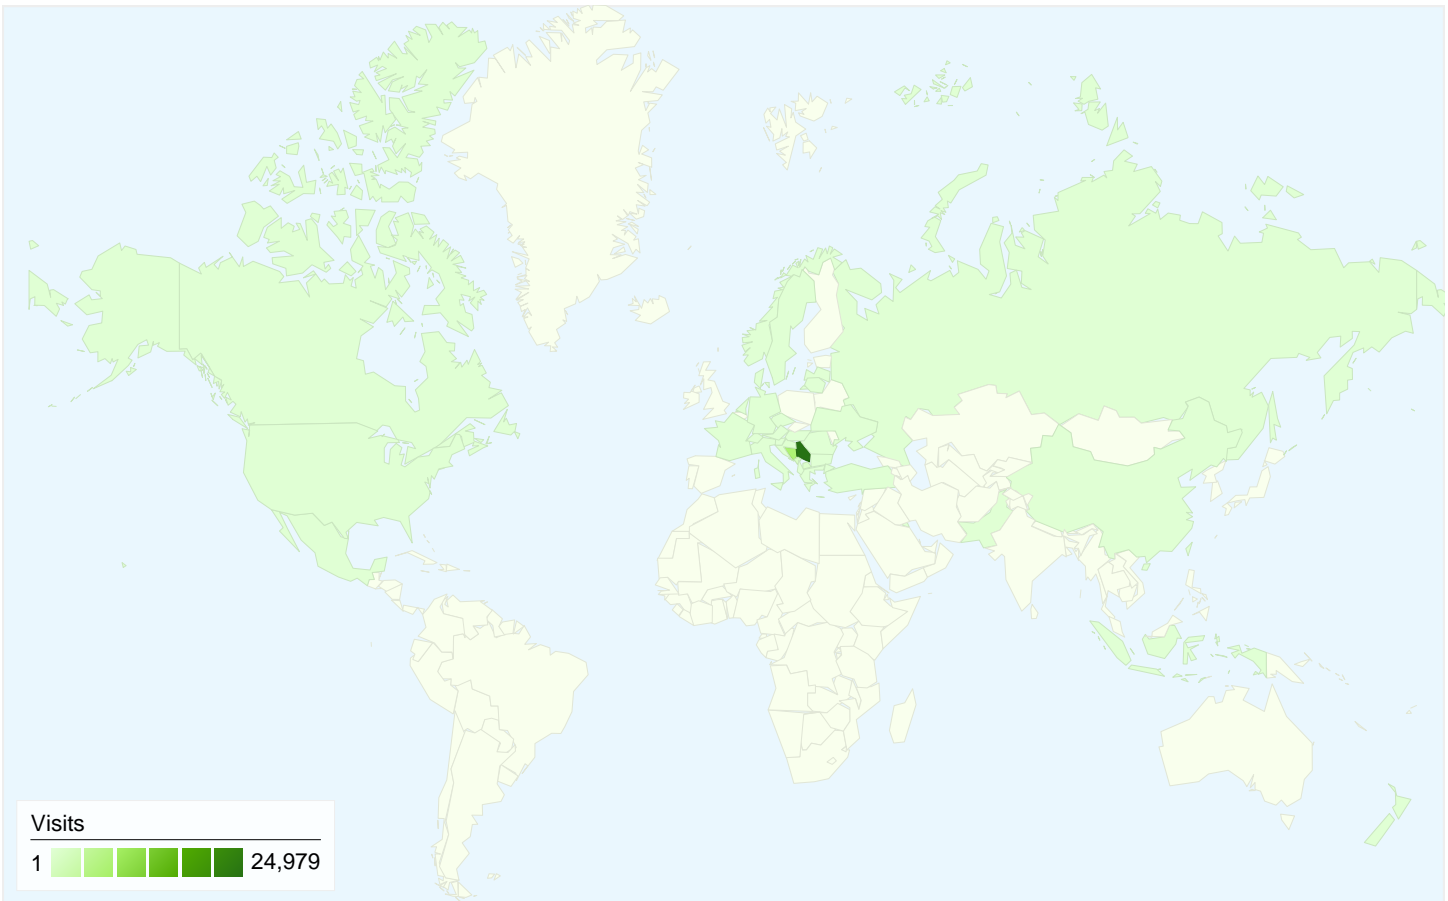

Visitors
16,709

Map Overlay

Traffic Sources Overview

Content Overview

Pages	Pageviews	% Pageviews
/	38,890	80.11%
/index.html	6,616	13.63%
/?cx=partner-pub-	32	0.07%
/?cx=partner-pub-	26	0.05%
/?cx=partner-pub-	23	0.05%

16,709 people visited this site

34,811 Visits

16,709 Absolute Unique Visitors

48,543 Pageviews

1.39 Average Pageviews

00:01:17 Time on Site

78.26% Bounce Rate

40.44% New Visits

Technical Profile

Browser	Visits	% visits
Chrome	17,736	50.95%
Firefox	11,450	32.89%
Opera	2,521	7.24%
Internet Explorer	2,512	7.22%
Safari	399	1.15%

All traffic sources sent a total of 34,811 visits

39.98% Direct Traffic

34,811 visits came from 36 countries/territories

Site Usage

Country/Territory	Visits	Pages/Visit	Avg. Time on Site	% New Visits	Bounce Rate
Visits 34,811 % of Site Total: 100.00%	Pages/Visit 1.39 Site Avg: 1.39 (0.00%)	Avg. Time on Site 00:01:17 Site Avg: 00:01:17 (0.00%)	% New Visits 40.48% Site Avg: 40.44% (0.09%)	Bounce Rate 78.26% Site Avg: 78.26% (0.00%)	
Serbia	24,979	1.38	00:01:13	40.09%	79.03%
Bosnia and Herzegovina	7,115	1.42	00:01:26	39.68%	76.70%
Montenegro	1,091	1.44	00:01:22	38.96%	76.54%
Macedonia [FYROM]	623	1.52	00:01:43	45.43%	74.80%
(not set)	541	1.31	00:01:41	49.17%	79.85%
Croatia	254	1.64	00:01:18	62.99%	65.35%
Slovenia	47	1.34	00:01:32	34.04%	68.09%
Austria	40	1.92	00:01:51	50.00%	72.50%
Germany	19	1.68	00:01:18	73.68%	73.68%