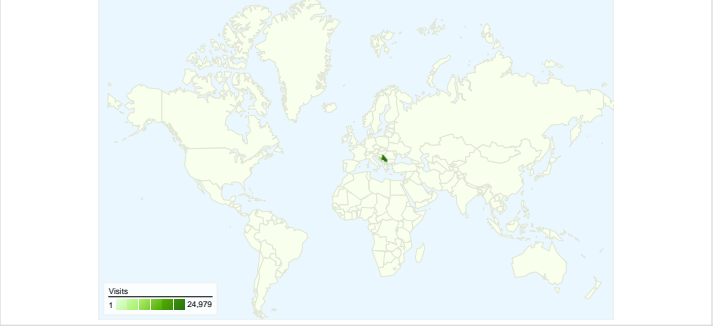

Site Usage

34,811 Visits

78.26% Bounce Rate

48,543 Pageviews

00:01:17 Avg. Time on Site

1.39 Pages/Visit

40.44% % New Visits

Visitors Overview

Visitors
16,709

Map Overlay

Traffic Sources Overview

Content Overview

Pages	Pageviews	% Pageviews
/	38,890	80.11%
/index.html	6,616	13.63%
/?cx=partner-pub-	32	0.07%
/?cx=partner-pub-	26	0.05%
/?cx=partner-pub-	23	0.05%

16,709 people visited this site

34,811 Visits

16,709 Absolute Unique Visitors

48,543 Pageviews

1.39 Average Pageviews

00:01:17 Time on Site

78.26% Bounce Rate

40.44% New Visits

34,811 visits came from 36 countries/territories

Site Usage

Country/Territory	Visits	Pages/Visit	Avg. Time on Site	% New Visits	Bounce Rate
Visits 34,811 % of Site Total: 100.00%	Pages/Visit 1.39 Site Avg: 1.39 (0.00%)	Avg. Time on Site 00:01:17 Site Avg: 00:01:17 (0.00%)	% New Visits 40.48% Site Avg: 40.44% (0.09%)	Bounce Rate 78.26% Site Avg: 78.26% (0.00%)	
Serbia	24,979	1.38	00:01:13	40.09%	79.03%
Bosnia and Herzegovina	7,115	1.42	00:01:26	39.68%	76.70%
Montenegro	1,091	1.44	00:01:22	38.96%	76.54%
Macedonia [FYROM]	623	1.52	00:01:43	45.43%	74.80%
(not set)	541	1.31	00:01:41	49.17%	79.85%
Croatia	254	1.64	00:01:18	62.99%	65.35%
Slovenia	47	1.34	00:01:32	34.04%	68.09%
Austria	40	1.92	00:01:51	50.00%	72.50%
Germany	19	1.68	00:01:18	73.68%	73.68%