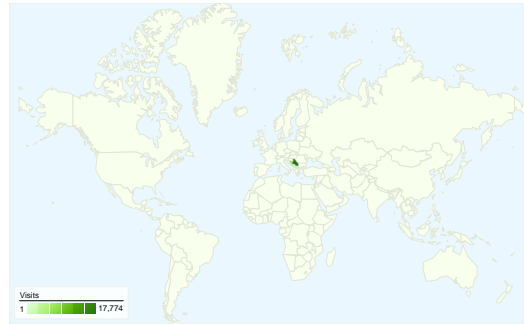

Site Usage

26,655 Visits

75.21% Bounce Rate

38,901 Pageviews

00:01:29 Avg. Time on Site

1.46 Pages/Visit

46.93% % New Visits

Visitors Overview

Visitors
15,011

Map Overlay

Traffic Sources Overview

- **Search Engines**
15,200.00 (57.02%)
- **Direct Traffic**
9,256.00 (34.73%)
- **Referring Sites**
2,199.00 (8.25%)

Content Overview

Pages	Pageviews	% Pageviews
/	31,210	80.23%
/index.html	5,202	13.37%
/?cx=partner-pub-	30	0.08%
/?cx=partner-pub-	24	0.06%
/?cx=partner-pub-	22	0.06%

15,011 people visited this site

26,655 Visits

15,011 Absolute Unique Visitors

38,901 Pageviews

1.46 Average Pageviews

00:01:29 Time on Site

75.21% Bounce Rate

46.93% New Visits

Site Usage

Country/Territory	Visits	Pages/Visit	Avg. Time on Site	% New Visits	Bounce Rate
Visits 26,655 % of Site Total: 100.00%	Pages/Visit 1.46 Site Avg: 1.46 (0.00%)	Avg. Time on Site 00:01:29 Site Avg: 00:01:29 (0.00%)	% New Visits 47.03% Site Avg: 46.93% (0.22%)	Bounce Rate 75.21% Site Avg: 75.21% (0.00%)	
Serbia	17,774	1.43	00:01:26	46.71%	75.93%
Bosnia and Herzegovina	6,355	1.49	00:01:37	44.11%	75.04%
Montenegro	991	1.65	00:01:29	50.55%	67.61%
Macedonia [FYROM]	607	1.44	00:01:30	52.72%	74.79%
(not set)	319	1.48	00:01:29	51.41%	76.80%
Croatia	284	1.47	00:00:54	81.34%	69.72%
United States	41	1.68	00:01:19	73.17%	68.29%
Germany	36	1.72	00:01:20	66.67%	66.67%
Austria	31	1.19	00:01:23	64.52%	80.65%