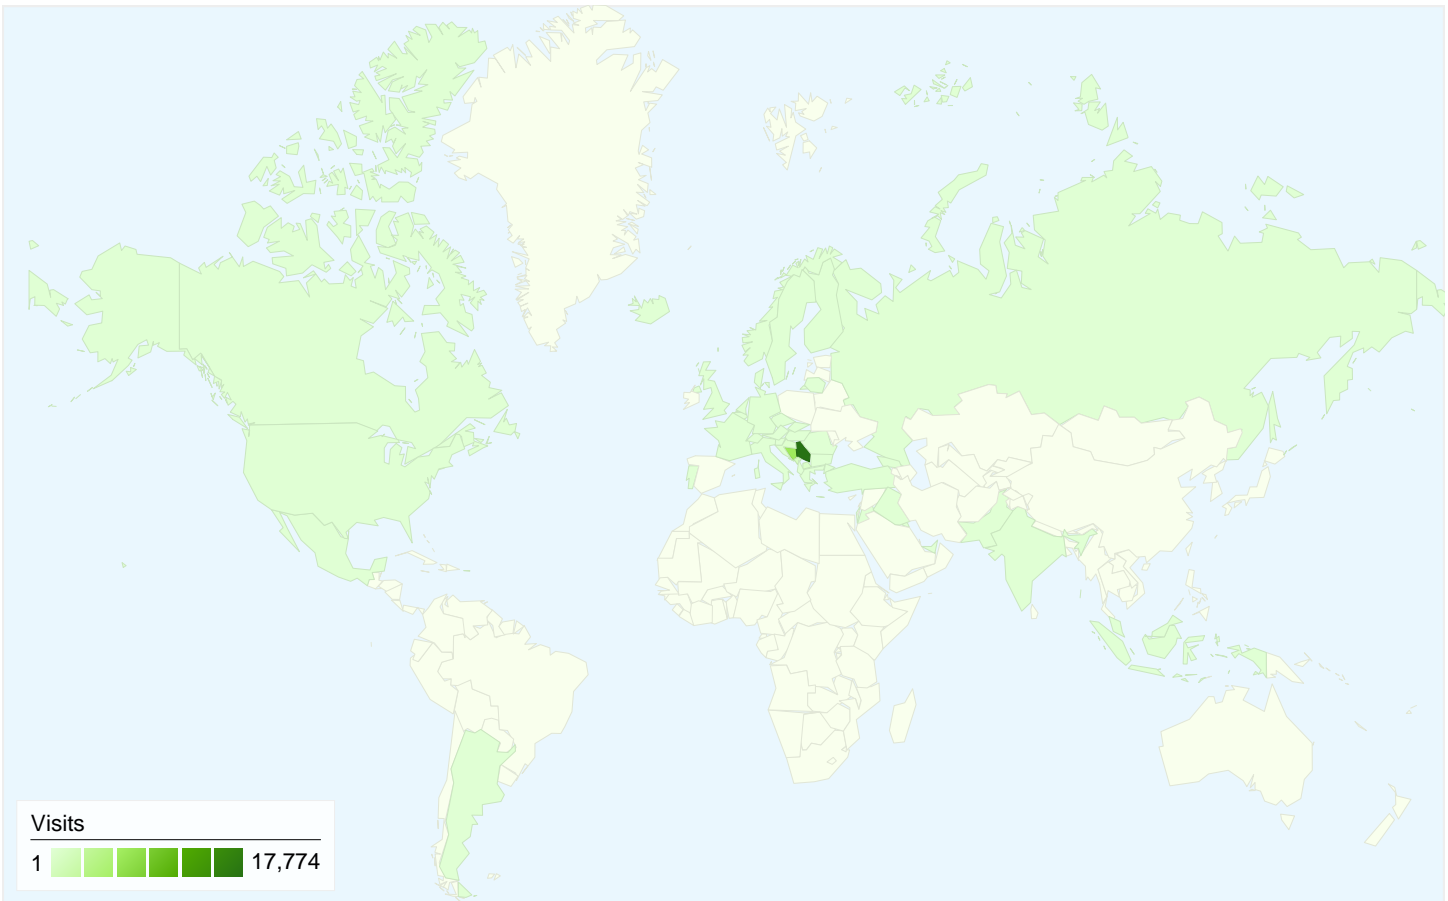

26,655 visits came from 46 countries/territories

Site Usage

Country/Territory	Visits	Pages/Visit	Avg. Time on Site	% New Visits	Bounce Rate
Visits 26,655 % of Site Total: 100.00%	Pages/Visit 1.46 Site Avg: 1.46 (0.00%)	Avg. Time on Site 00:01:29 Site Avg: 00:01:29 (0.00%)	% New Visits 47.03% Site Avg: 46.93% (0.22%)	Bounce Rate 75.21% Site Avg: 75.21% (0.00%)	
Serbia	17,774	1.43	00:01:26	46.71%	75.93%
Bosnia and Herzegovina	6,355	1.49	00:01:37	44.11%	75.04%
Montenegro	991	1.65	00:01:29	50.55%	67.61%
Macedonia [FYROM]	607	1.44	00:01:30	52.72%	74.79%
(not set)	319	1.48	00:01:29	51.41%	76.80%
Croatia	284	1.47	00:00:54	81.34%	69.72%
United States	41	1.68	00:01:19	73.17%	68.29%
Germany	36	1.72	00:01:20	66.67%	66.67%
Austria	31	1.19	00:01:23	64.52%	80.65%